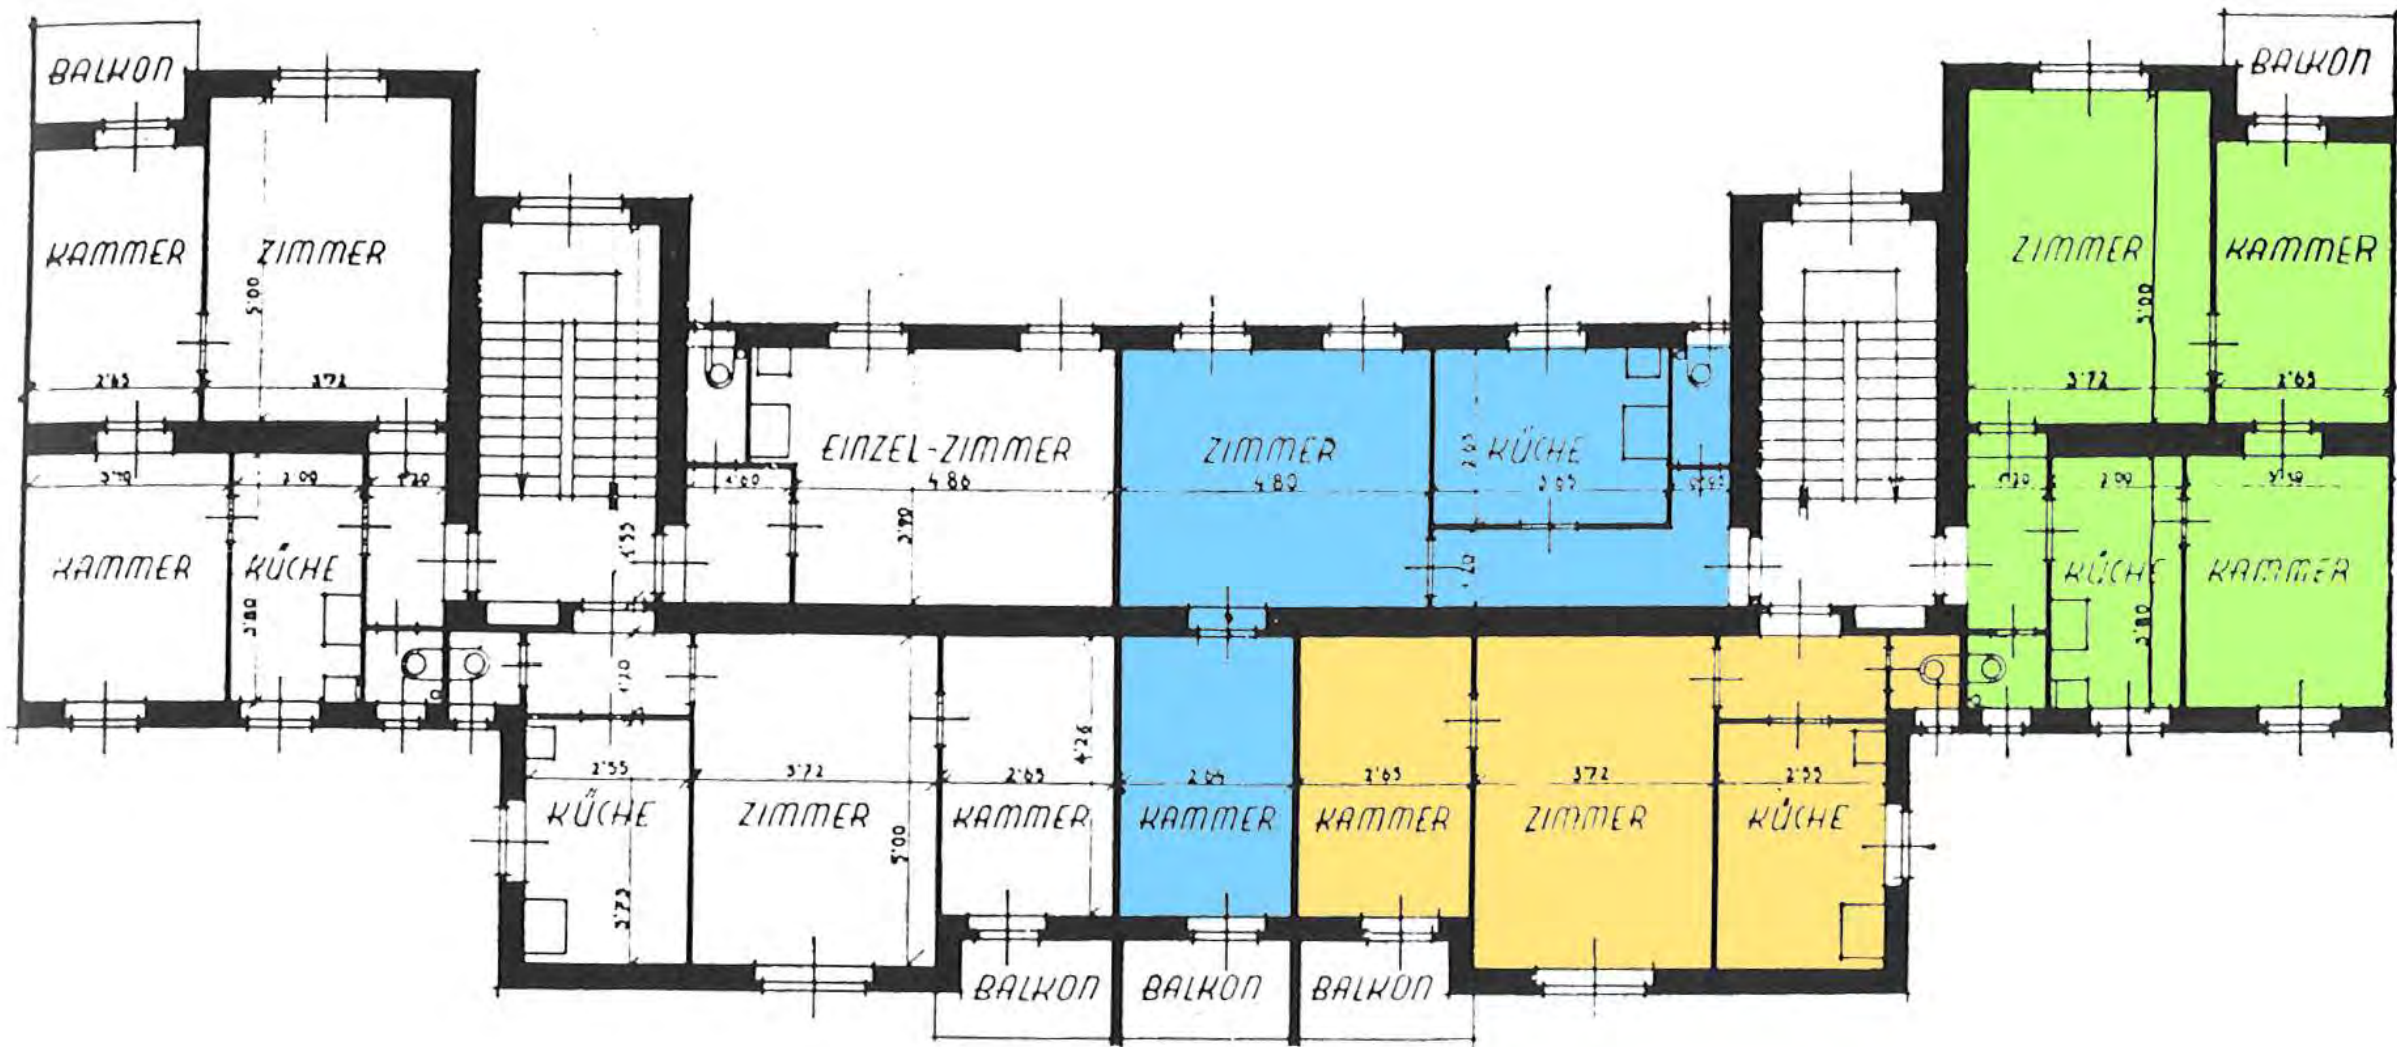

URBAN DEVELOPMENT IN THE TIME OF "RED VIENNA" 1919 - 1934

AN EARLY EXAMPLE OF CITY PLANNING IN SEARCH FOR A HEALTHY SOCIETY

STERNECK- PLATZ

WOLFGANG - SCHMÄTZL - GASSE

HARKORT - STRASSE

STUERER STRASSE

VORGÄRTEN